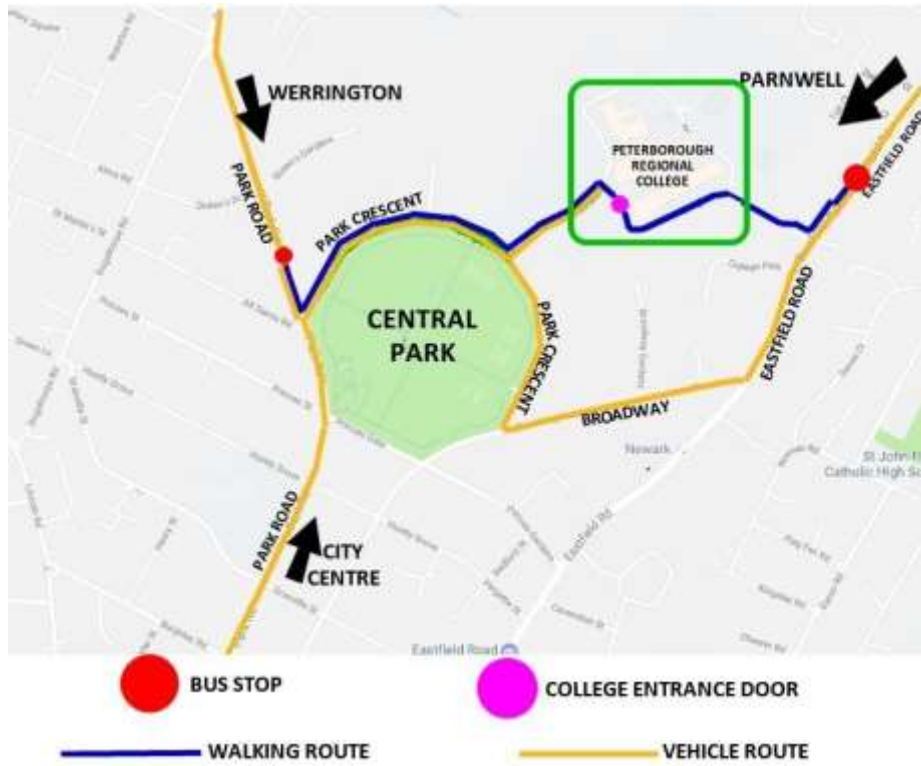

GETTING TO SITE (CAR AND PUBLIC TRANSPORT)